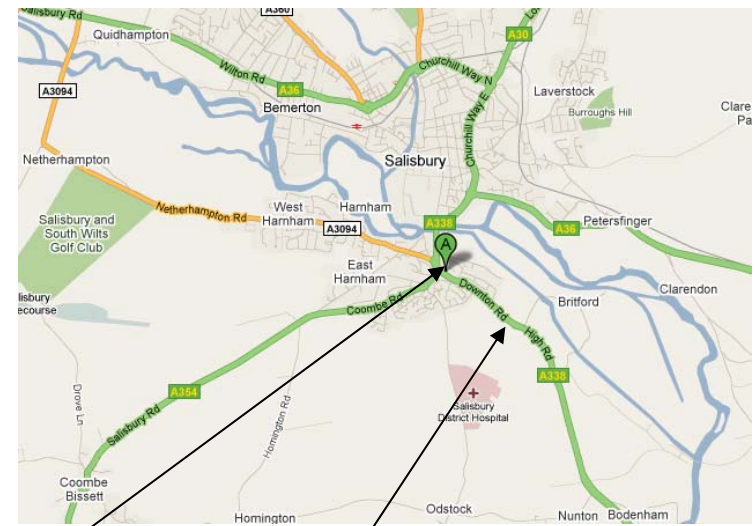

Prayer Morning for Precept Ministries UK

Saturday 4th September 2010
10 am to 2 pm

Braemar
Downton Road
Salisbury
SP2 8AR

Lunch provided (£2 donation)
Please register with the office, details below

Precept Ministries UK
PO Box 2129
Salisbury SP2 2DL

T: 01722 770028
E: admin@precept.org.uk
W: precept.org.uk

Charity Number: 1072938

Directions

'Braemar' is situated on the main A338 Downton Road, a semi-detached house with no parking outside (just off the corner with traffic lights). Please therefore park at the Britford Park and Ride (south east of Salisbury A338/A354) and either walk the short distance to 'Braemar' or catch a Salisbury bound bus and get off immediately before the traffic lights where the A338 crosses the A354. Alternatively you can try parking in the side roads behind Downton Road.